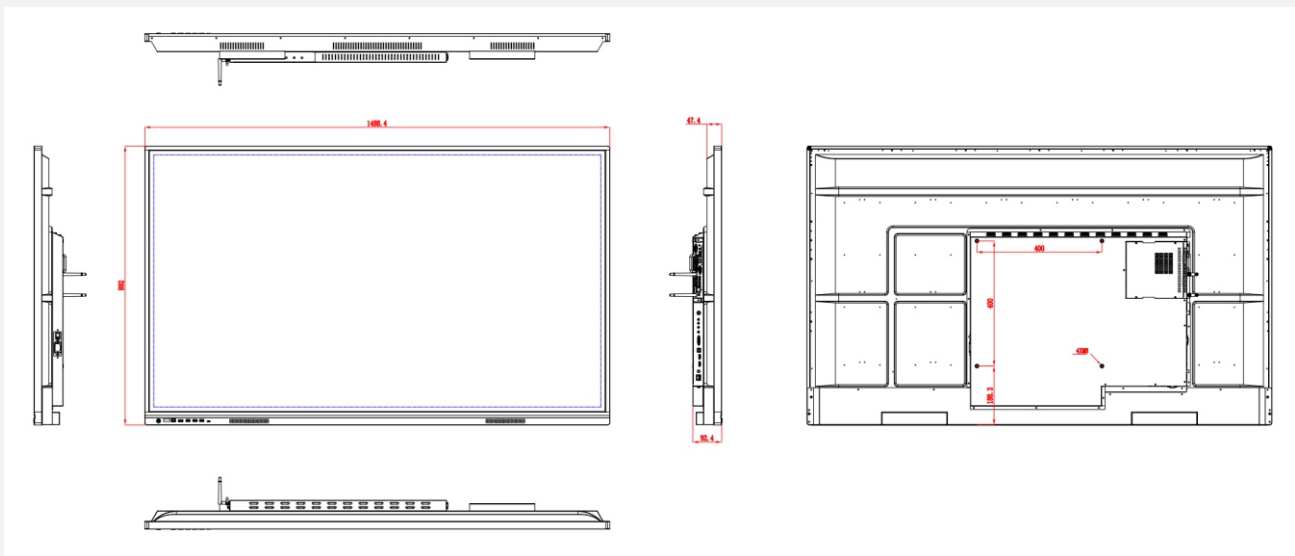

Physical Features

Power Supply	AC 100 ~ 240V/ 2-5A, 50-60Hz,
Consumption	Working $\leq$ 250W, Standby $\leq$ 1W
Body material	Aluminium, Metal
Color	Deep Grey Front, Black Cover
Temperature	Work: 0°C ~50°C, Storage : -10° ~ 60°C
Humidity	Work: 10% to 90%, Storage: 0 to 95% (Non Condensing)
Noise	Working Noise<50dBA
Product Dimension	2228.8mm x 1330.5mm x 106.5mm
VESA hole	800mm x 400 mm/800mm x 800mm (4*M10 screw)
Weight	NW:139.4Kg$\pm$1.5Kg, GW:197Kg$\pm$1.5Kg
Package Dimension	2500mm x 440mm x 1630mm

Other

Accessories	Remote control*1, Power Cord*1, Wi-Fi antenna *1, USB Touch Cable
Option	HDMI, DVI, VGA, BNC, Floor stand set
Certification	BIS, RoHS, CE, FCC

Dimension

(Unit: mm)